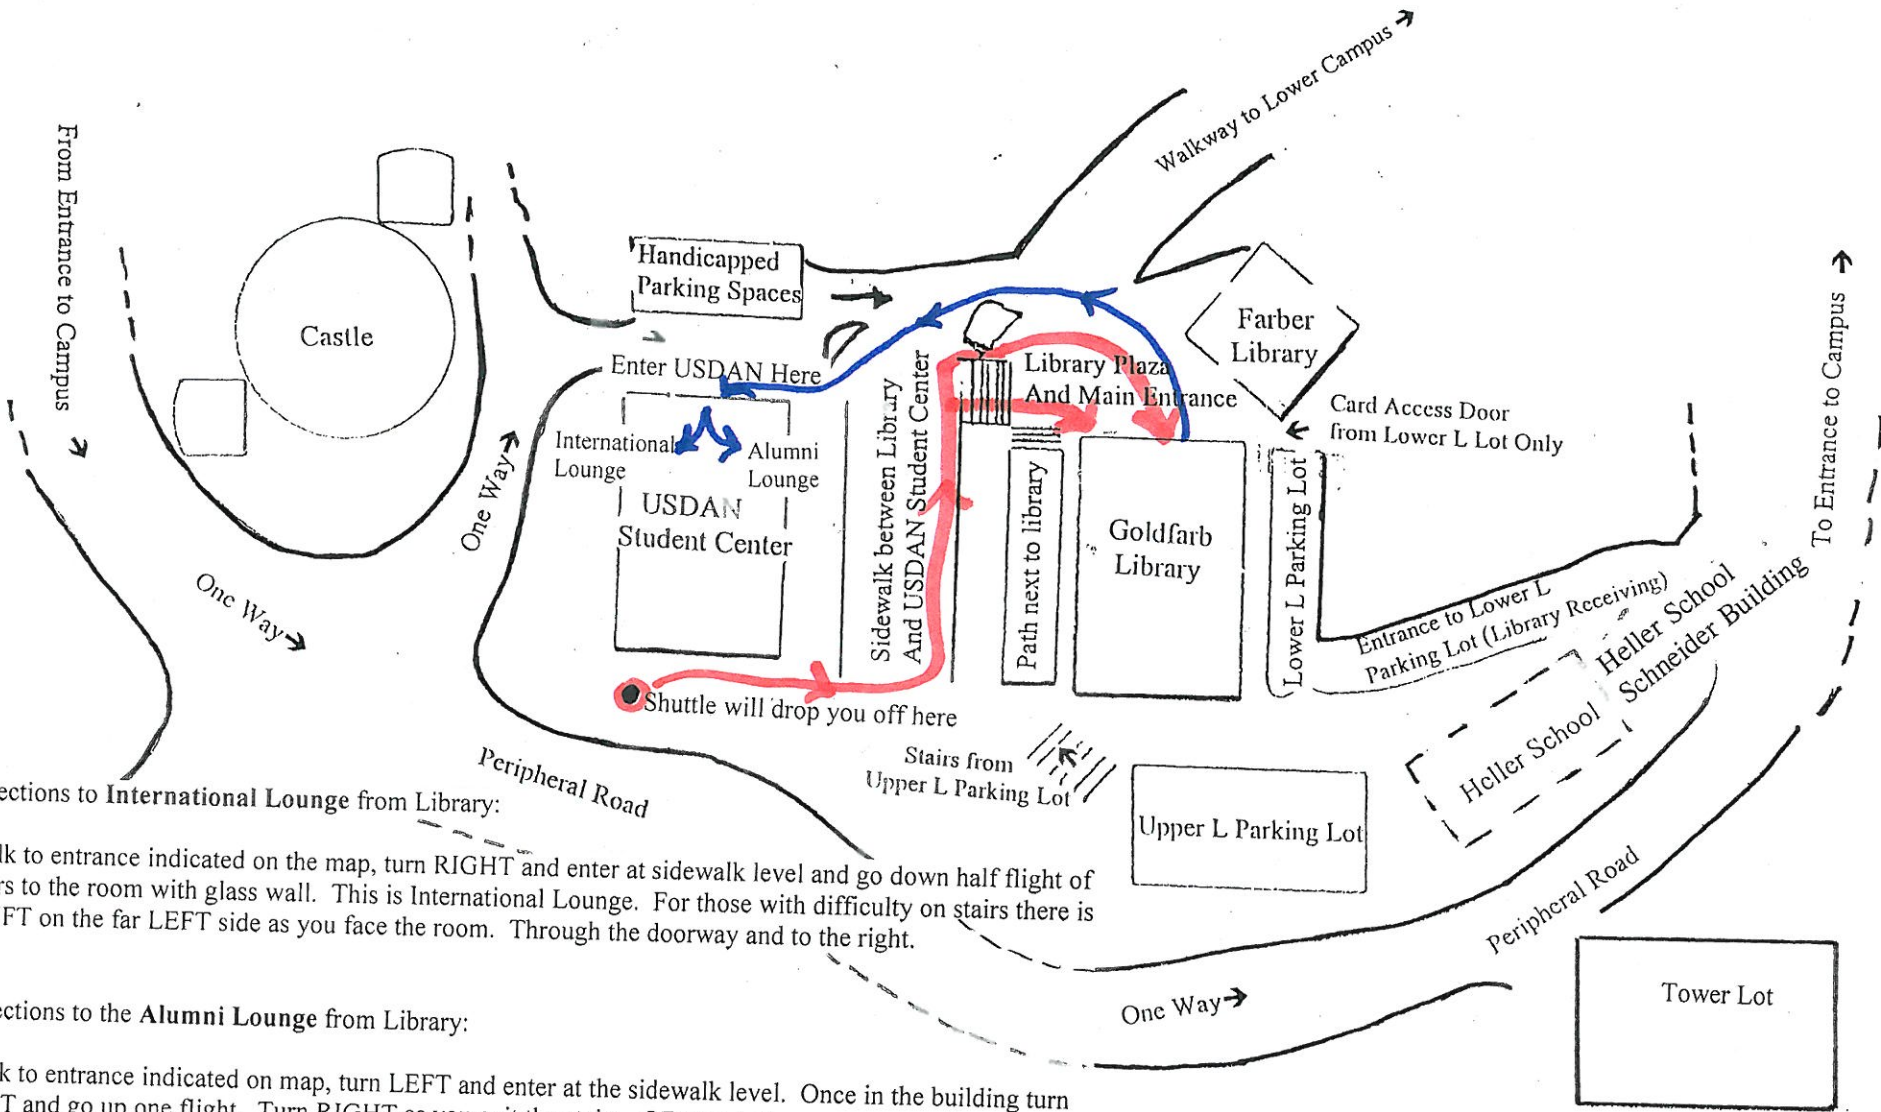

Brandeis University Libraries

Directions to International Lounge from Library:

Walk to entrance indicated on the map, turn RIGHT and enter at sidewalk level and go down half flight of stairs to the room with glass wall. This is International Lounge. For those with difficulty on stairs there is a LIFT on the far LEFT side as you face the room. Through the doorway and to the right.

Directions to the Alumni Lounge from Library:

Walk to entrance indicated on map, turn LEFT and enter at the sidewalk level. Once in the building turn LEFT and go up one flight. Turn RIGHT as you exit the stairs. OR turn left as you enter and you will locate an elevator. Go up one flight to #1. Exit and turn LEFT. Alumni Lounge is directly in front of you.

The **RESTROOMS** in USDAN are located near the entrance on either side. You will not immediately see them as they are on the other side of the doorway when you enter.